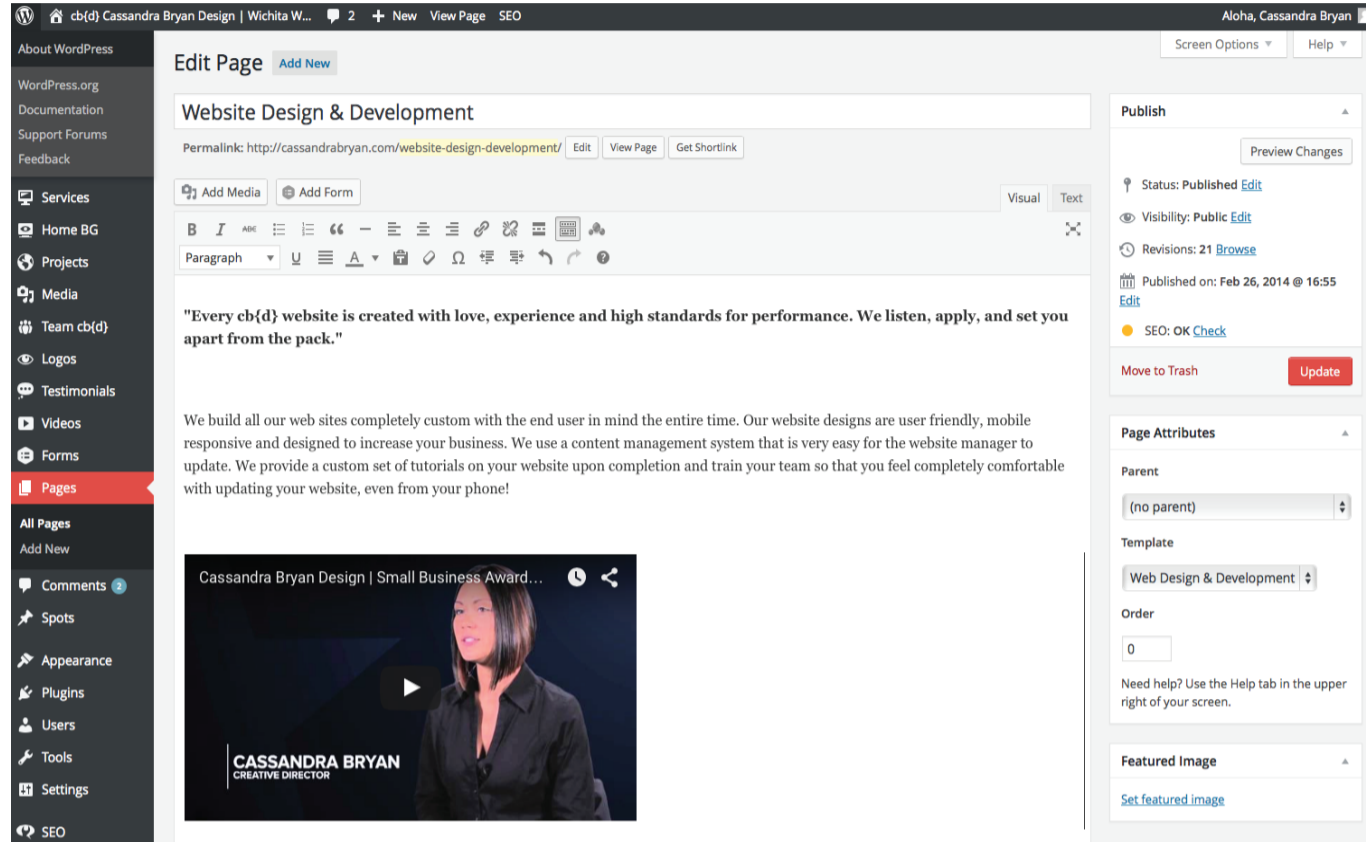

## Adding Video to a Page or Post

1. Login
2. Create/Select Page or Post
3. Copy and Paste Video Link into Text where you wish the video to display at.
4. Click Update